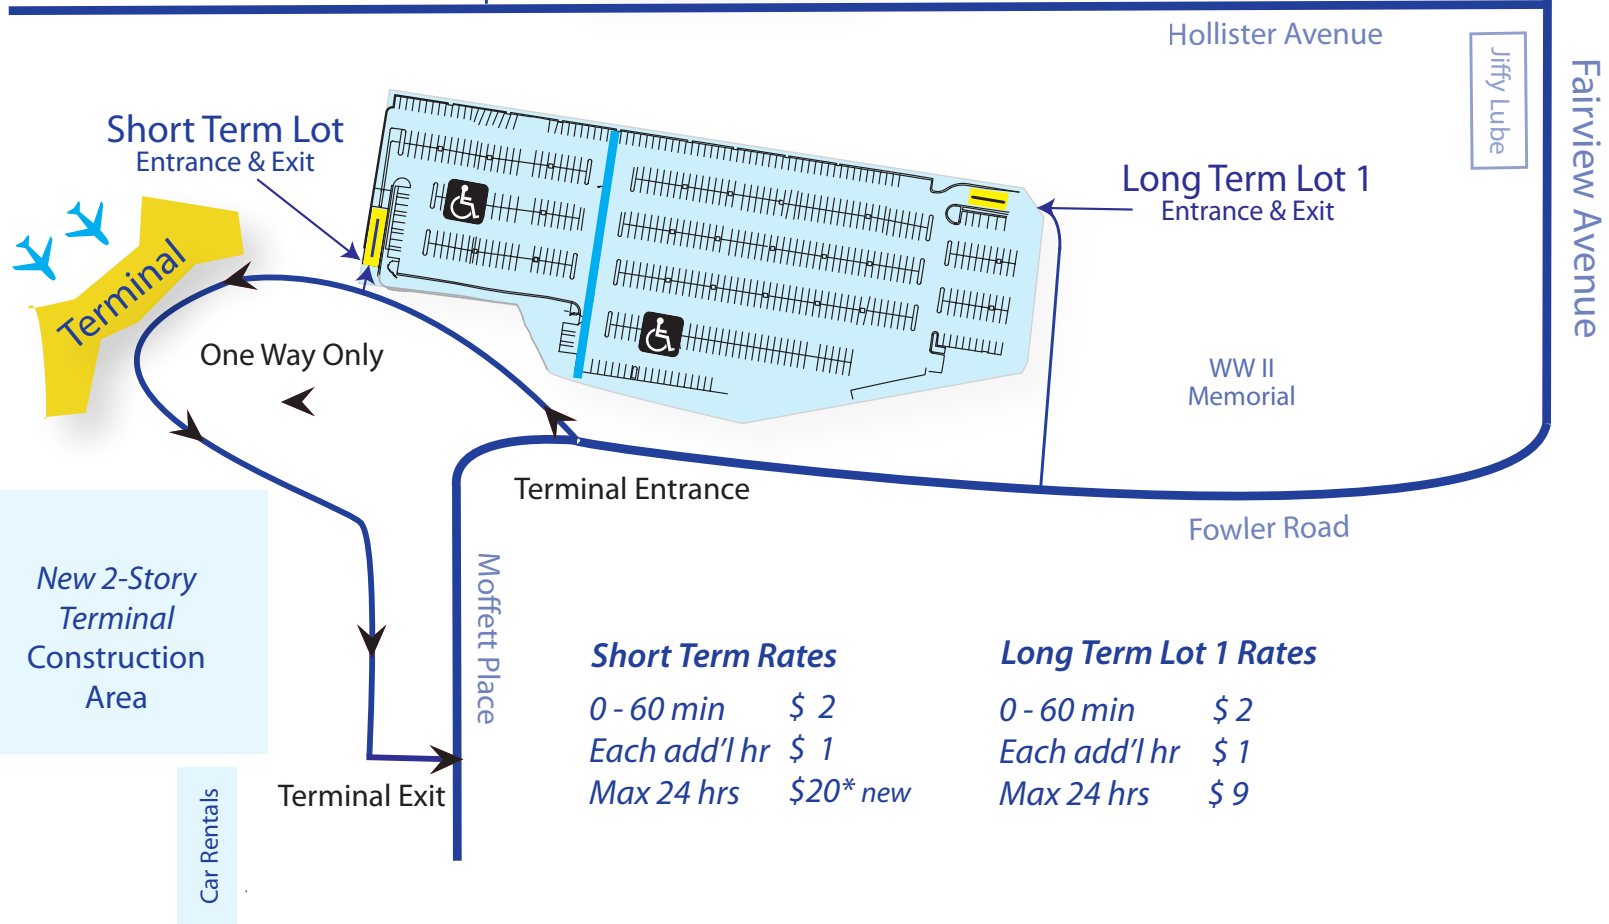

# Directions to Long Term Parking Lot 2 from SBA Airline Terminal

Long Term Lot 2  
Entrance & Exit

Lopez Road

### Long Term Lot 2 Rates

0 - 60 min	\$ 2
Each add'l hr	\$ 1
Max 24 hrs	\$ 9

### Short Term Rates

0 - 60 min	\$ 2
Each add'l hr	\$ 1
Max 24 hrs	\$20* new

### Long Term Lot 1 Rates

0 - 60 min	\$ 2
Each add'l hr	\$ 1
Max 24 hrs	\$ 9